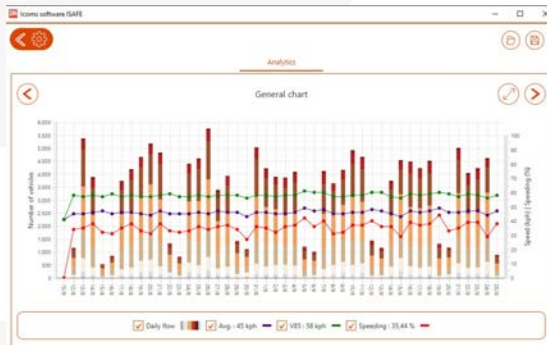

## Speed information display: speed and text messages

### THE I-SAFE 2 COMBINES SPEED DISPLAY WITH TEXT OR PICTOGRAM MESSAGES

- ✓ Colored speed information (green, yellow or red according to the driver behaviour).
- ✓ 2 lines fully configurable text (9 to 10 characters each) or pictograms.
- ✓ All-in-one, mobile and easy to handle.
- ✓ Different power possibilities: solar energy, public lighting, 220 V network or battery.

#### USEFUL

- compact
- light
- removable battery
- predefined settings speed zones
- calendar function (up to 4 periods/day)

### ADVANTAGES

- ✓ high visibility: 35 cm figures
- ✓ text and/or pictograms
- ✓ 4 power possibilities
- ✓ settings without PC
- ✓ easy and quick installation